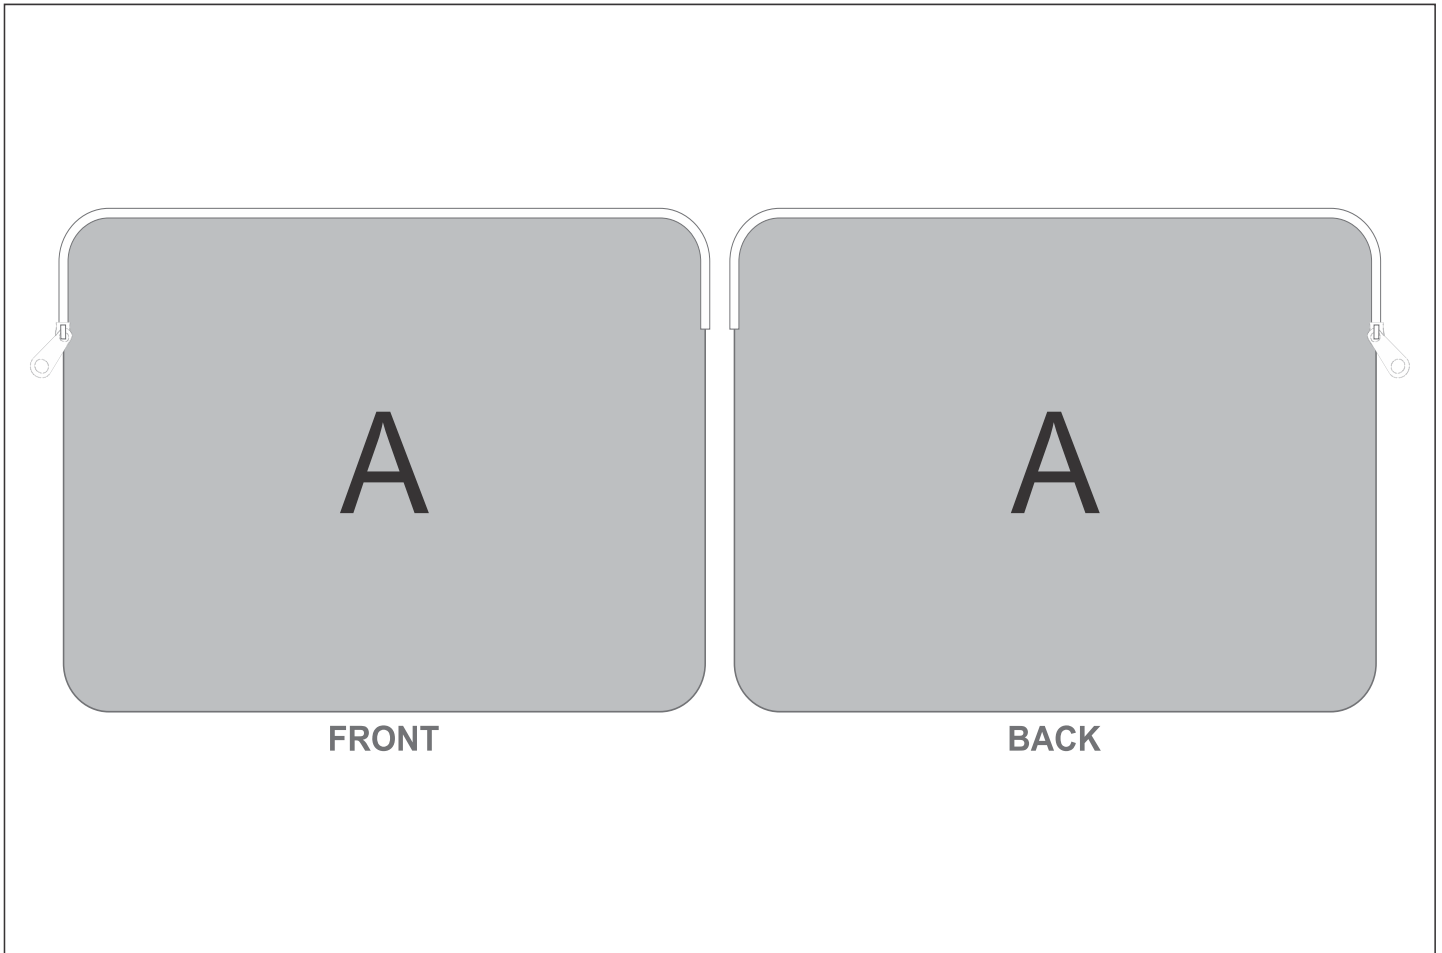

# SG-HP-131-G

PPS Hoppla Knysna Neoprene 13-inch Laptop Sleeve

## Need to know:

- Includes 1-Position Sublimation (setup fees apply)

- **Please Note:** We cannot guarantee 100% logo Alignment on all Brandable Panels.

- **NB:** Please note that Neoprene material is not conducive to having predominantly white back grounds due to the print transferring nature of the fabric and process used to complete the print. We always advise to have a background colour within the design as this mitigates the chances of material blemishes and ghosting of print.

## Branding Options:

Position	Branding Method (Branding Code)	No. of Colours	Dimension
A	Custom Sublimation A (CPSUB-A)	Full Colour	790mm wide x 358mm high